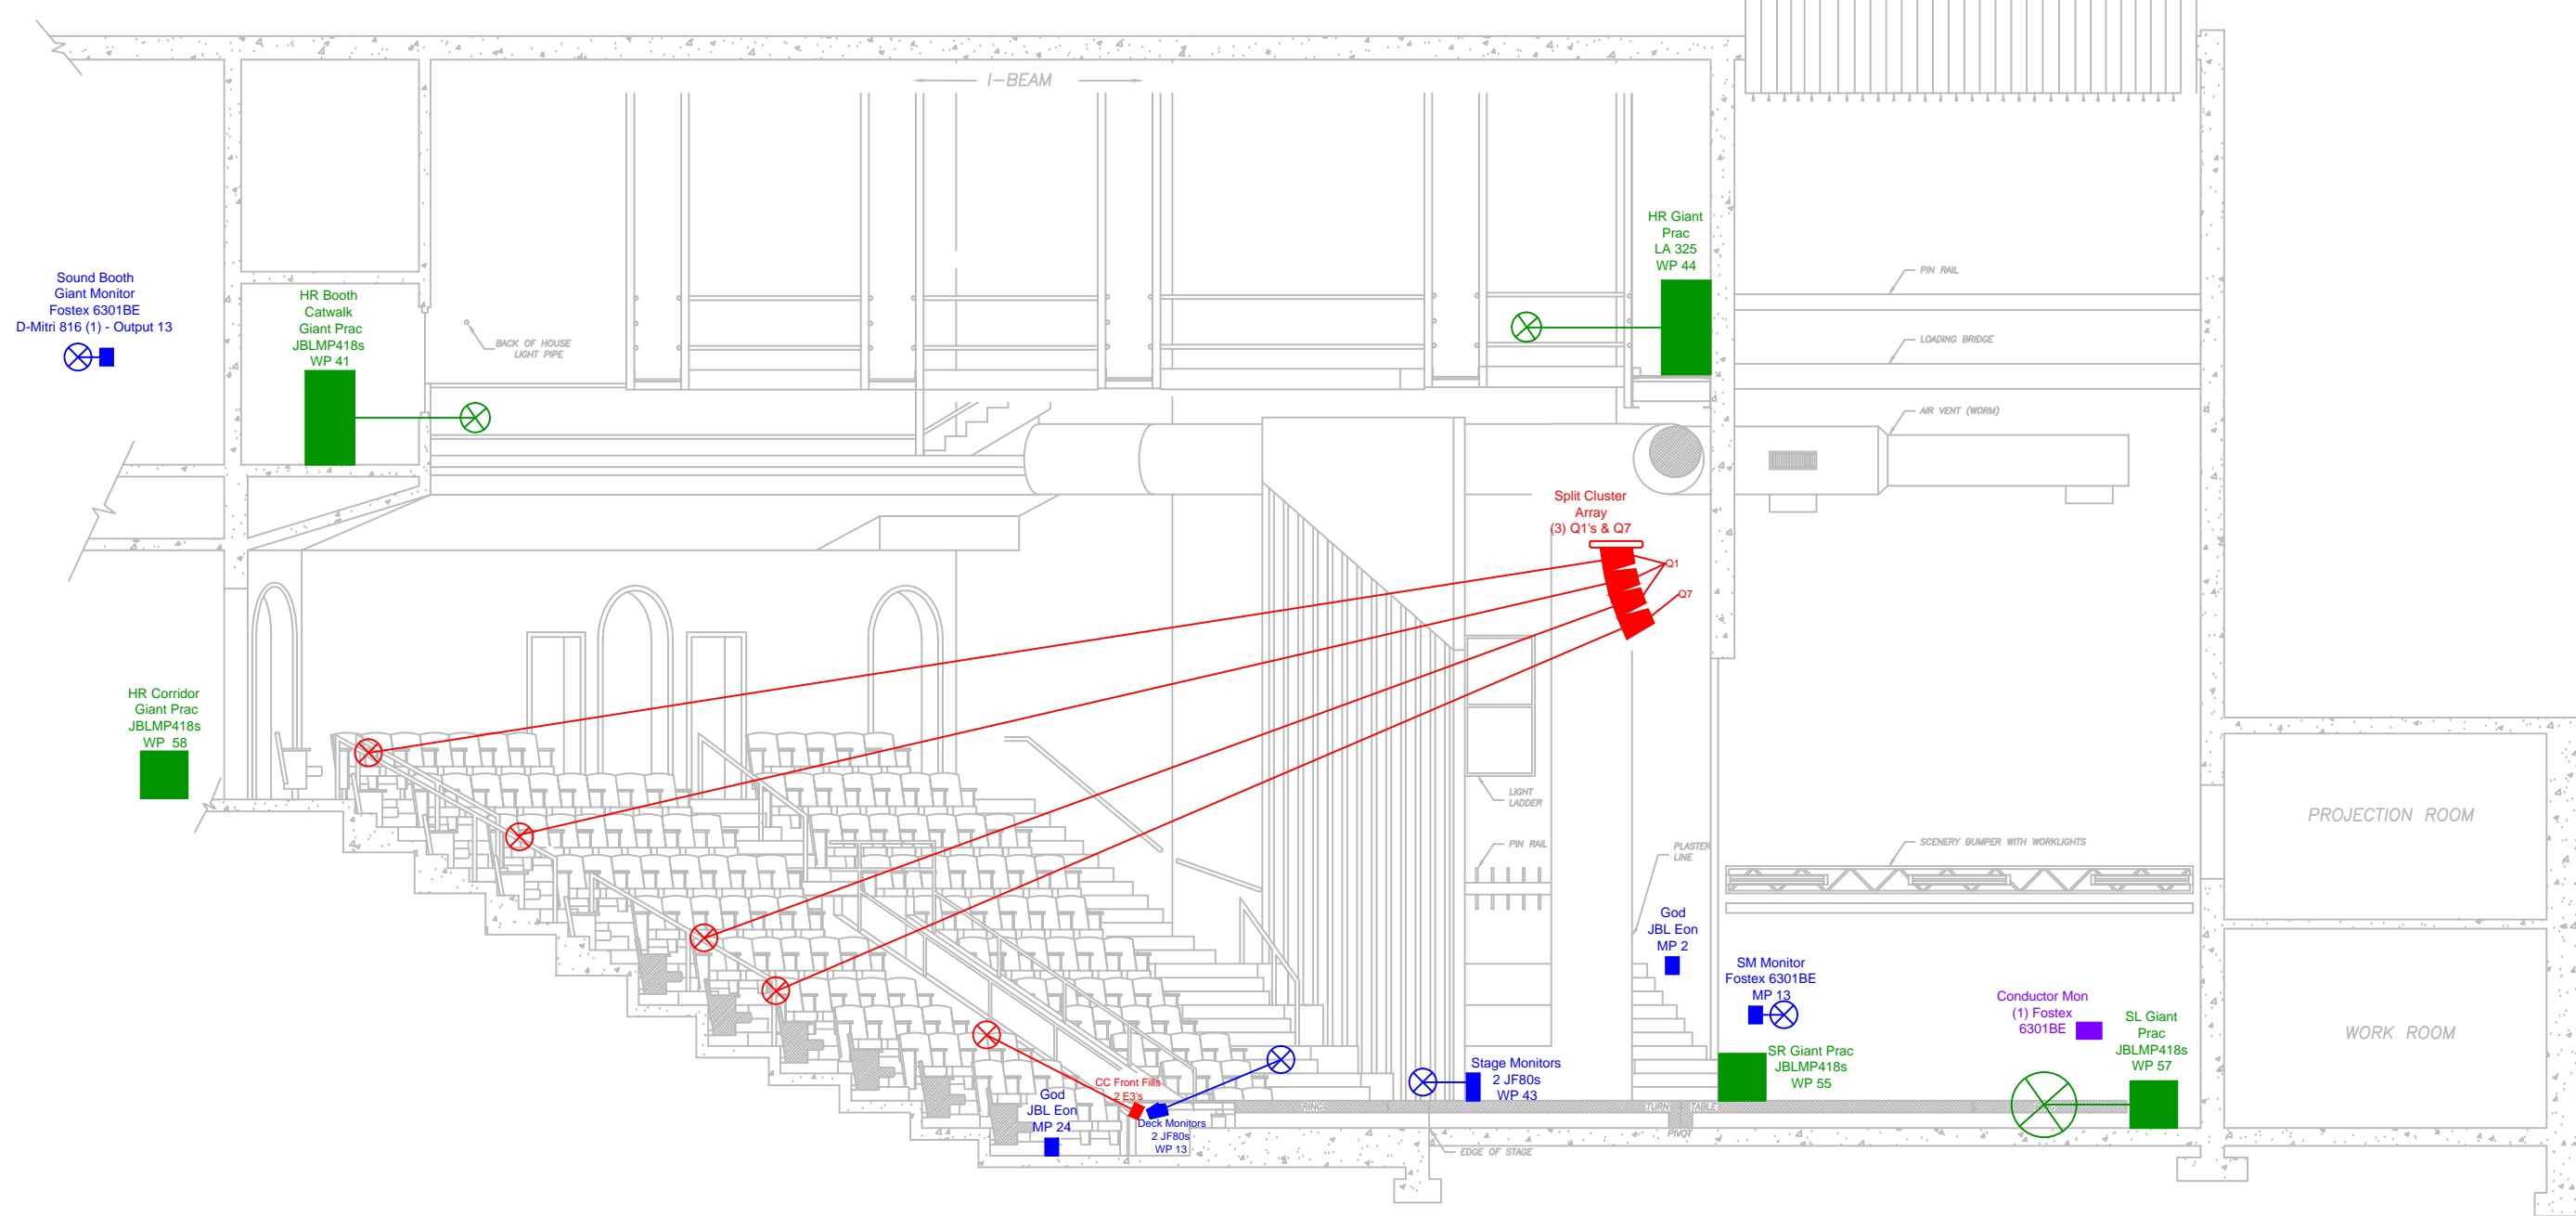

FLY SCHEDULE

28	HOUSE PIANO
29	MUSIC RTG
30	RAIL STAGE BLACK
31	WHITE SCRAM
32	BLACK SCRAM
33	
34	
35	
36	
37	
38	
39	
40	
41	
42	
43	
44	
45	
46	
47	
48	
49	
50	
51	
52	
53	
54	
55	
56	
57	
58	
59	
60	
61	
62	
63	
64	
65	
66	
67	
68	
69	
70	
71	
72	
73	
74	
75	
76	
77	
78	
79	
80	
81	
82	
83	
84	
85	
86	
87	
88	
89	
90	
91	
92	
93	
94	
95	
96	
97	
98	
99	
100	

Key
Blue: Monitors
Green: Giant
Purple: Orchestra Monitors
Red: Vocal System

Into the Woods	
Section View	5 of 14
Designer: Michelle Jarvis	
PSE: Cole Hamrick	
Draftsperson: Rosio Medina	
Mixer: Elyssa Kohen	Feb 23, 2013