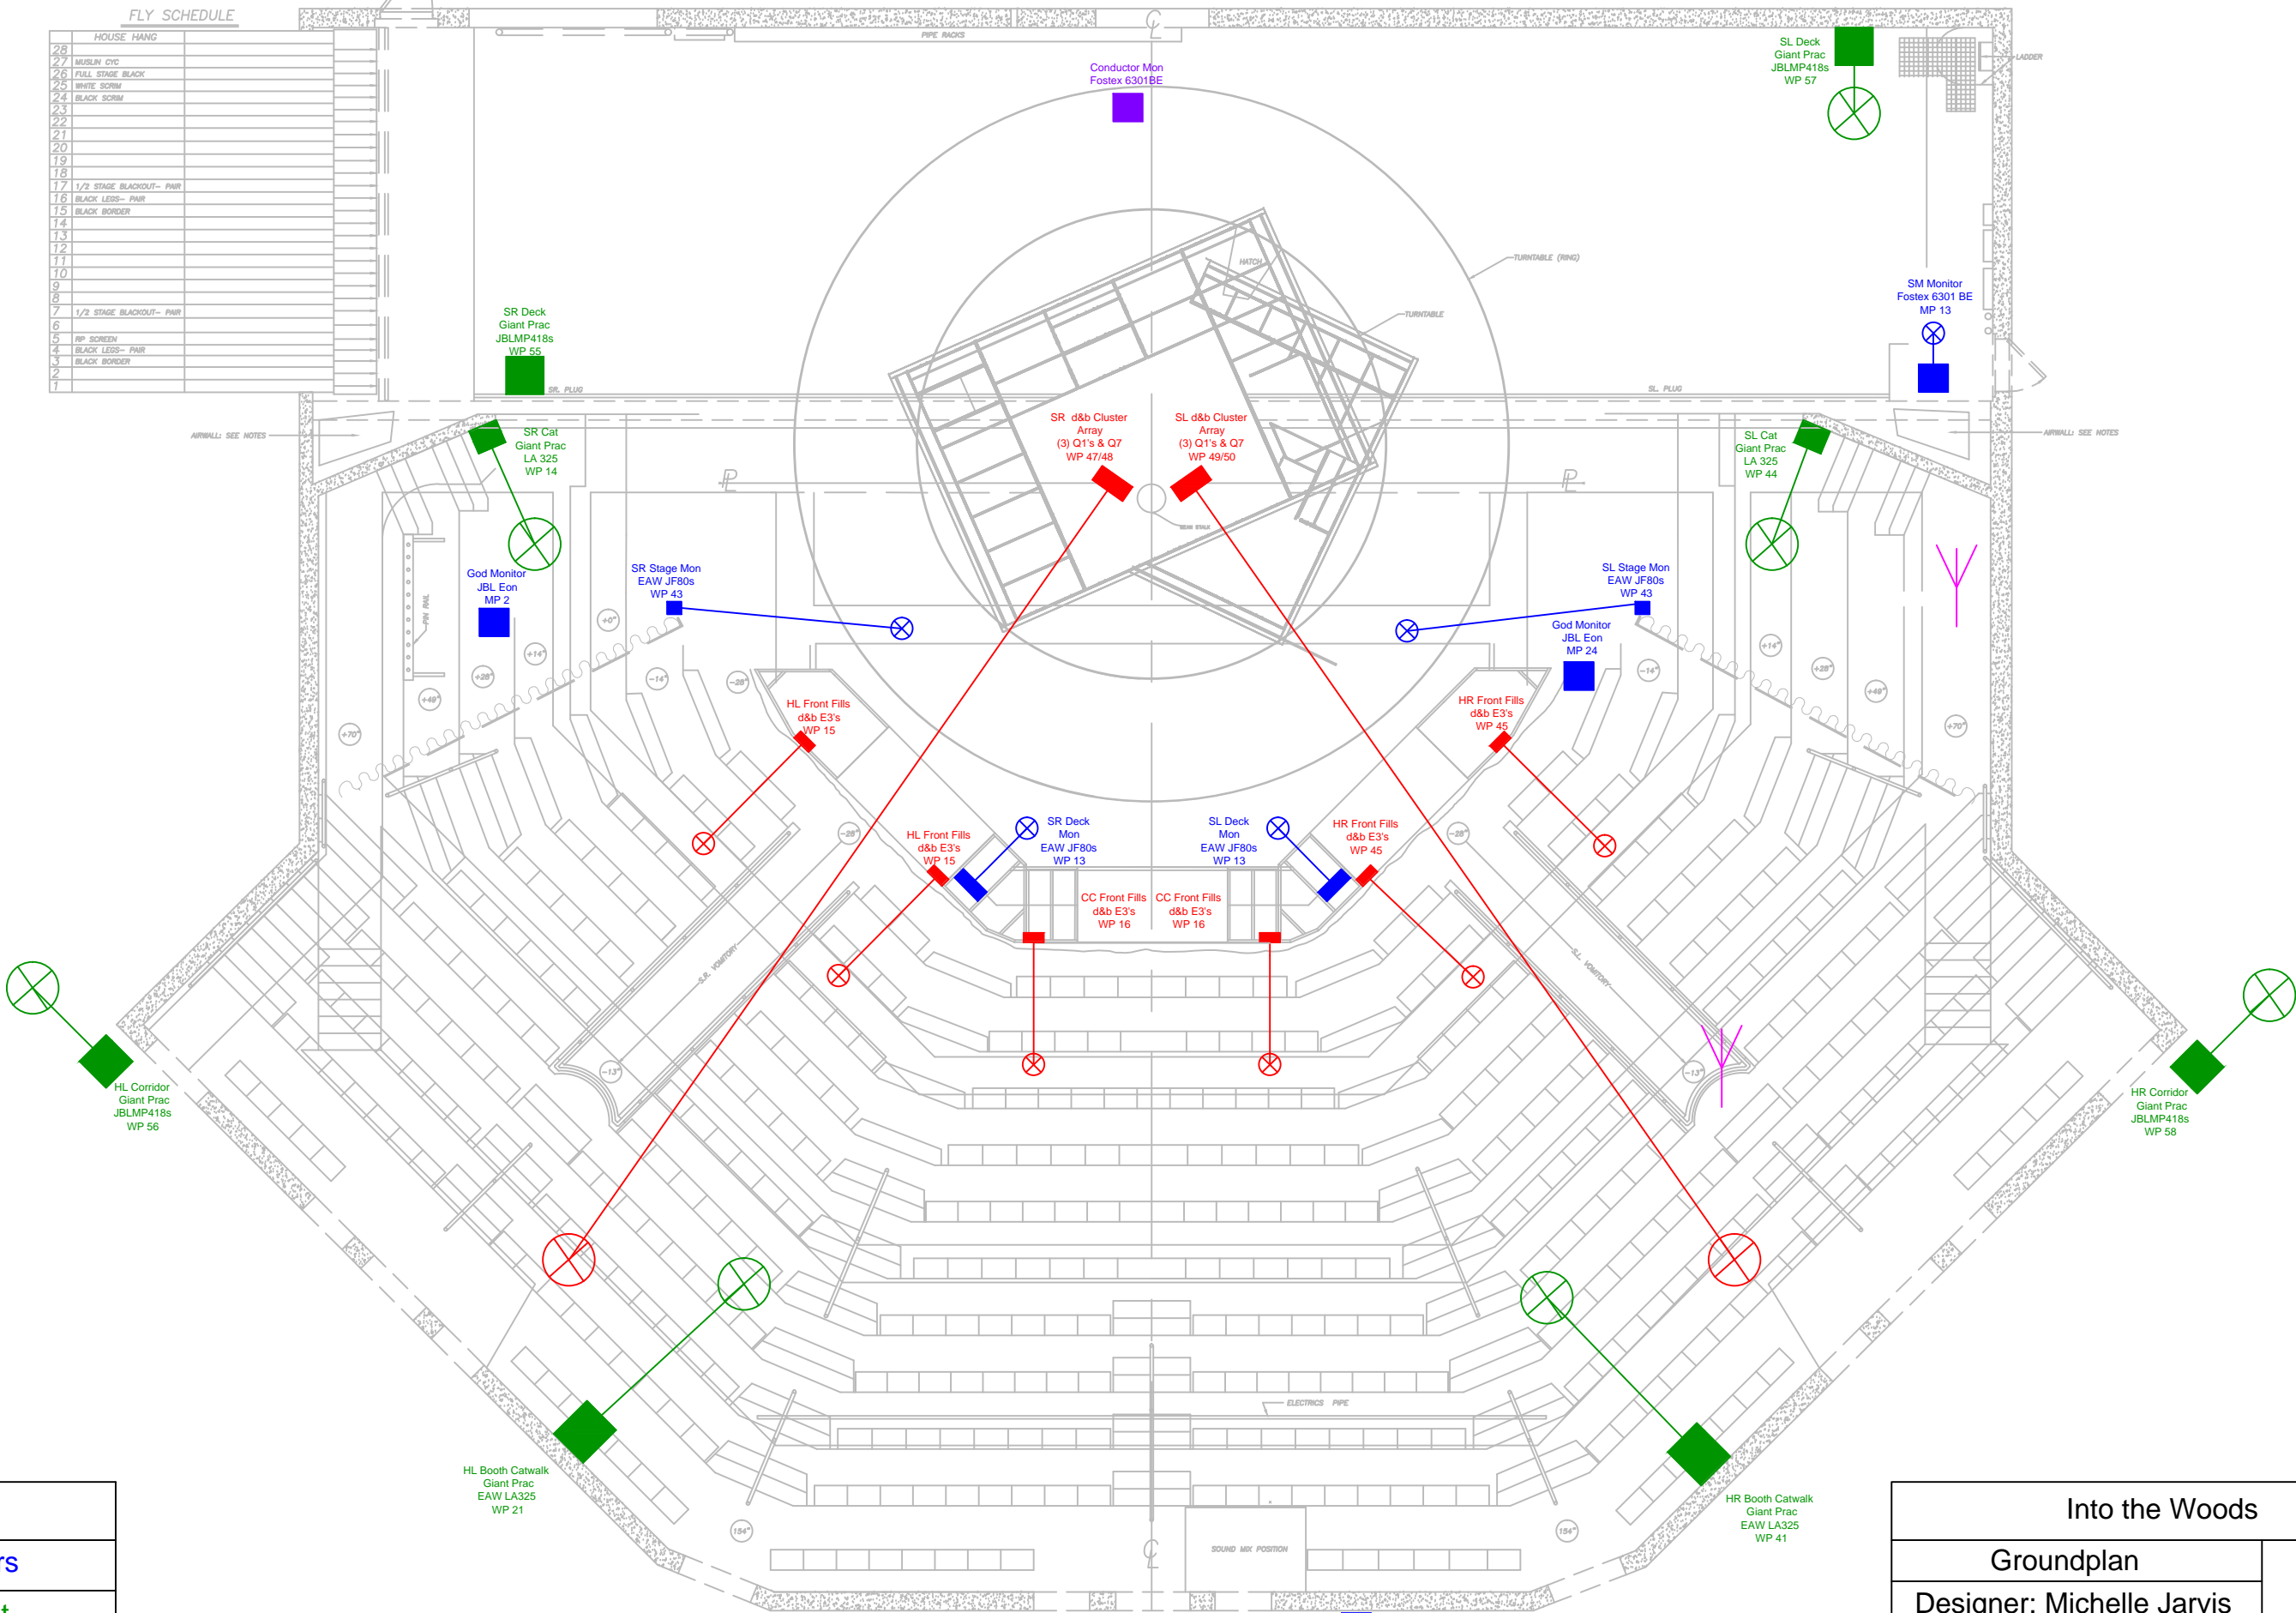

**FLY SCHEDULE**

28	HOUSE HANG
27	MUSLIN CYC
26	FULL STAGE BLACK
25	WHITE SCRM
24	BLACK SCRM
23	
22	
21	
20	
19	
18	
17	1/2 STAGE BLACKOUT- PAIR
16	BLACK LEES- PAIR
15	BLACK BORDER
14	
13	
12	
11	
10	
9	
8	
7	1/2 STAGE BLACKOUT- PAIR
6	
5	RP SCREEN
4	BLACK LEES- PAIR
3	BLACK BORDER
2	
1	

<b>Key</b>
<b>Blue: Monitors</b>
<b>Green: Giant</b>
<b>Purple: Orchestra Monitors</b>
<b>Red: Vocal System</b>

<b>Into the Woods</b>	
<b>Groundplan</b>	
Designer: Michelle Jarvis	<b>4 of 14</b>
PSE: Cole Hamrick	
Draftsperson: Rosio Medina	Feb 23, 2013
Mixer: Elyssa Kohen	